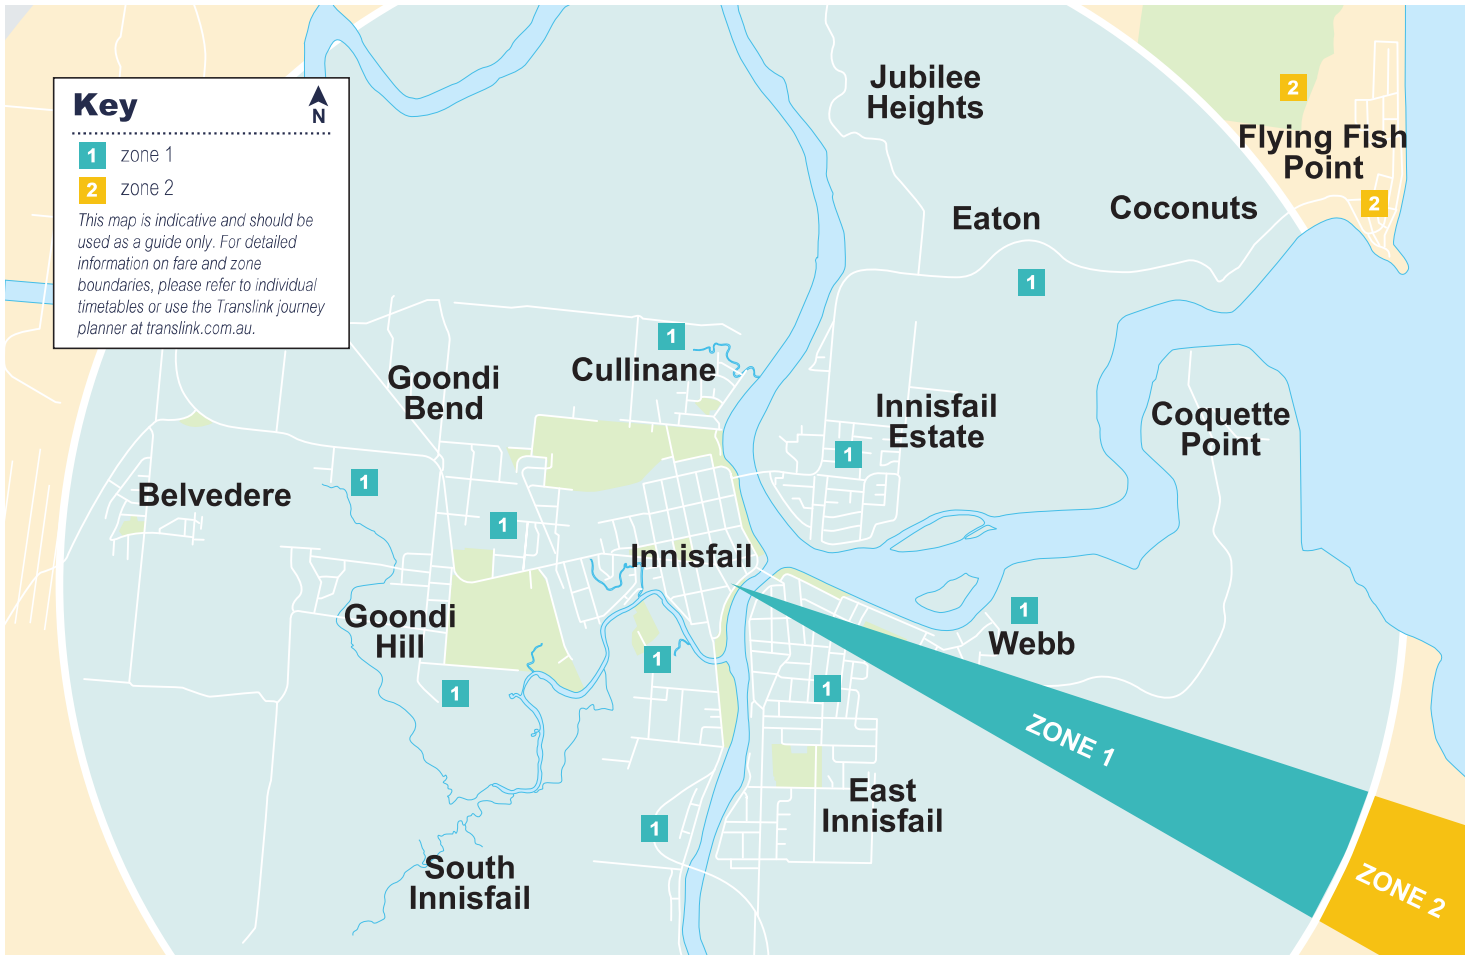

Translink Innisfail fare zones

Effective 4 July 2022

Zones travelled	Adult fares (4 July 2022)	
	single	daily
1	\$2.40	\$4.80
2	\$3.00	\$6.00

Zones travelled	Concession fares (4 July 2022)	
	single	daily
1	\$1.20	\$2.40
2	\$1.50	\$3.00