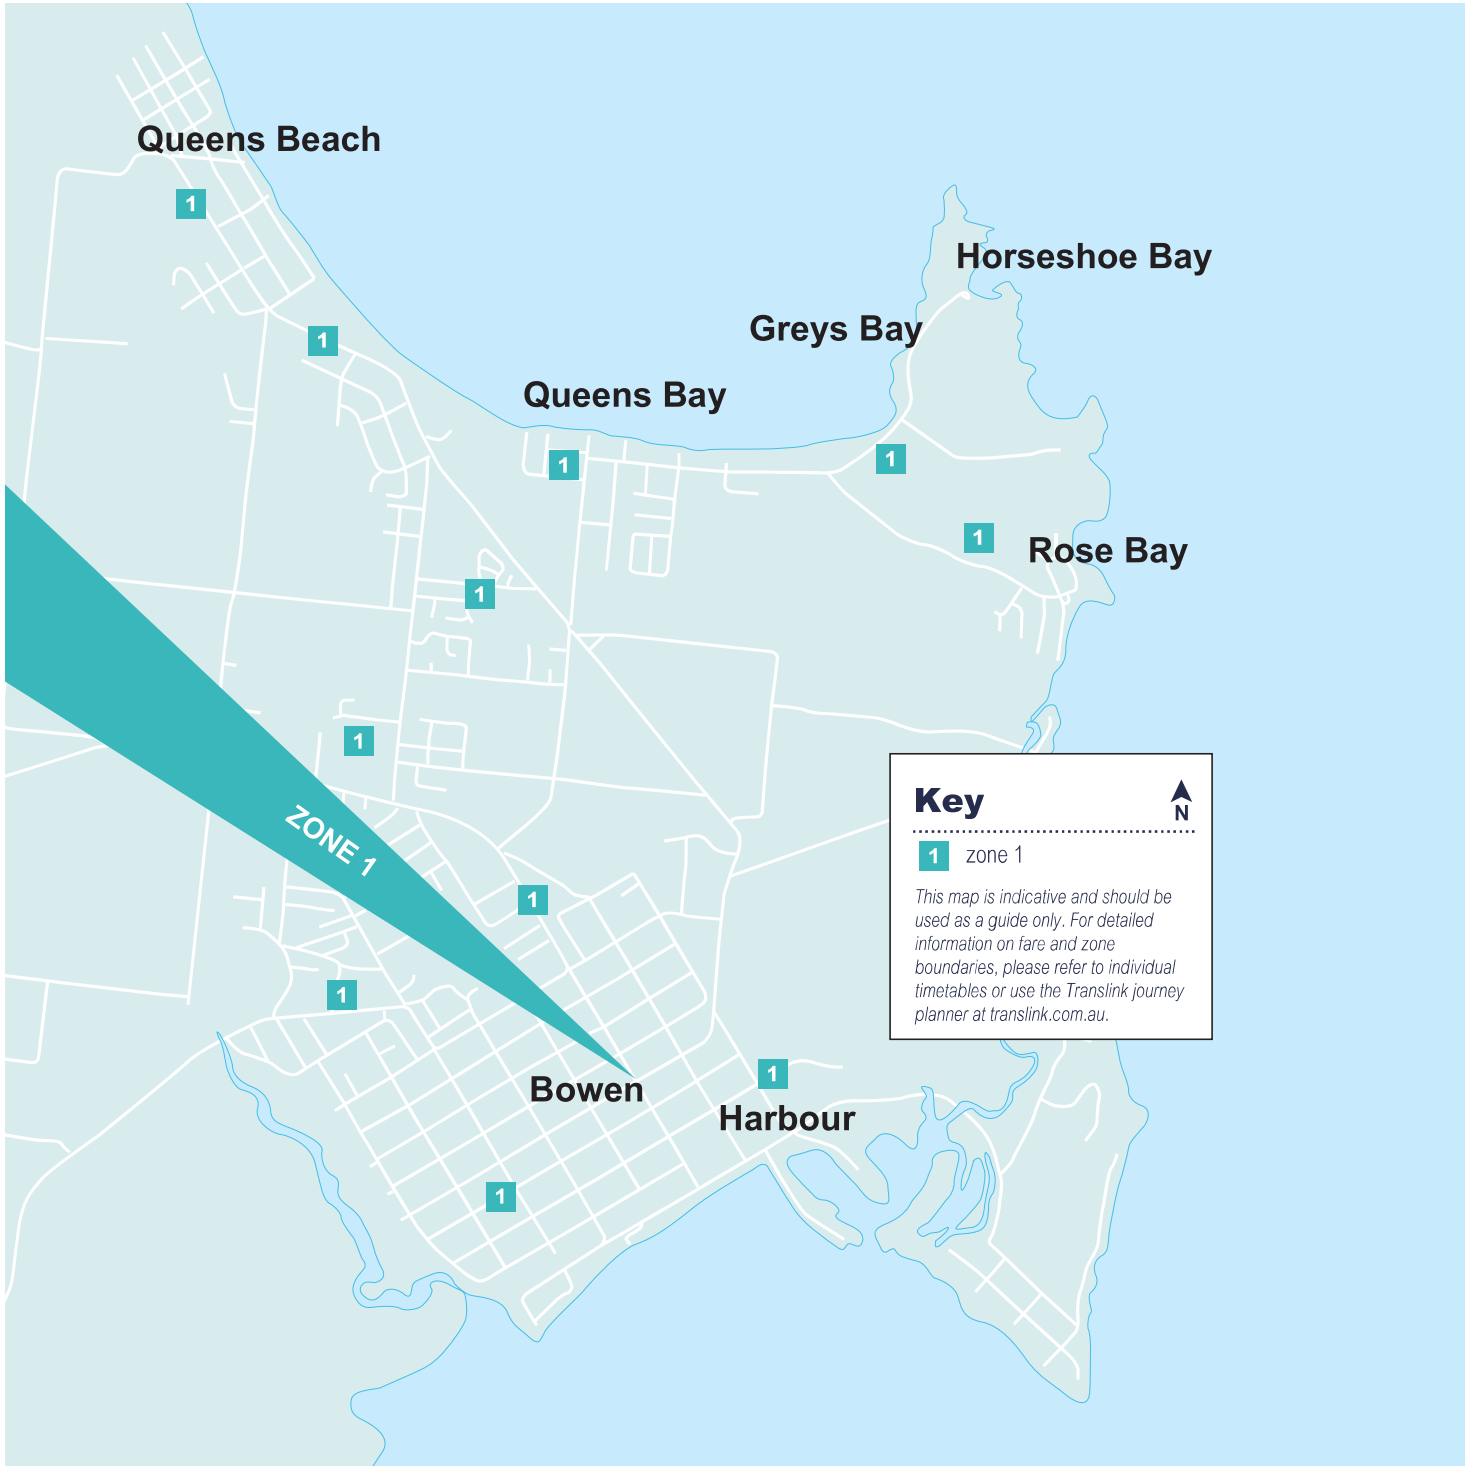

Translink Bowen fare zone

Effective 4 July 2022

Zones travelled	Adult fares (4 July 2022)	
	single	daily
1	\$2.40	\$4.80

Zones travelled	Concession fares (4 July 2022)	
	single	daily
1	\$1.20	\$2.40

mytranslink app • translink.com.au • 13 12 30